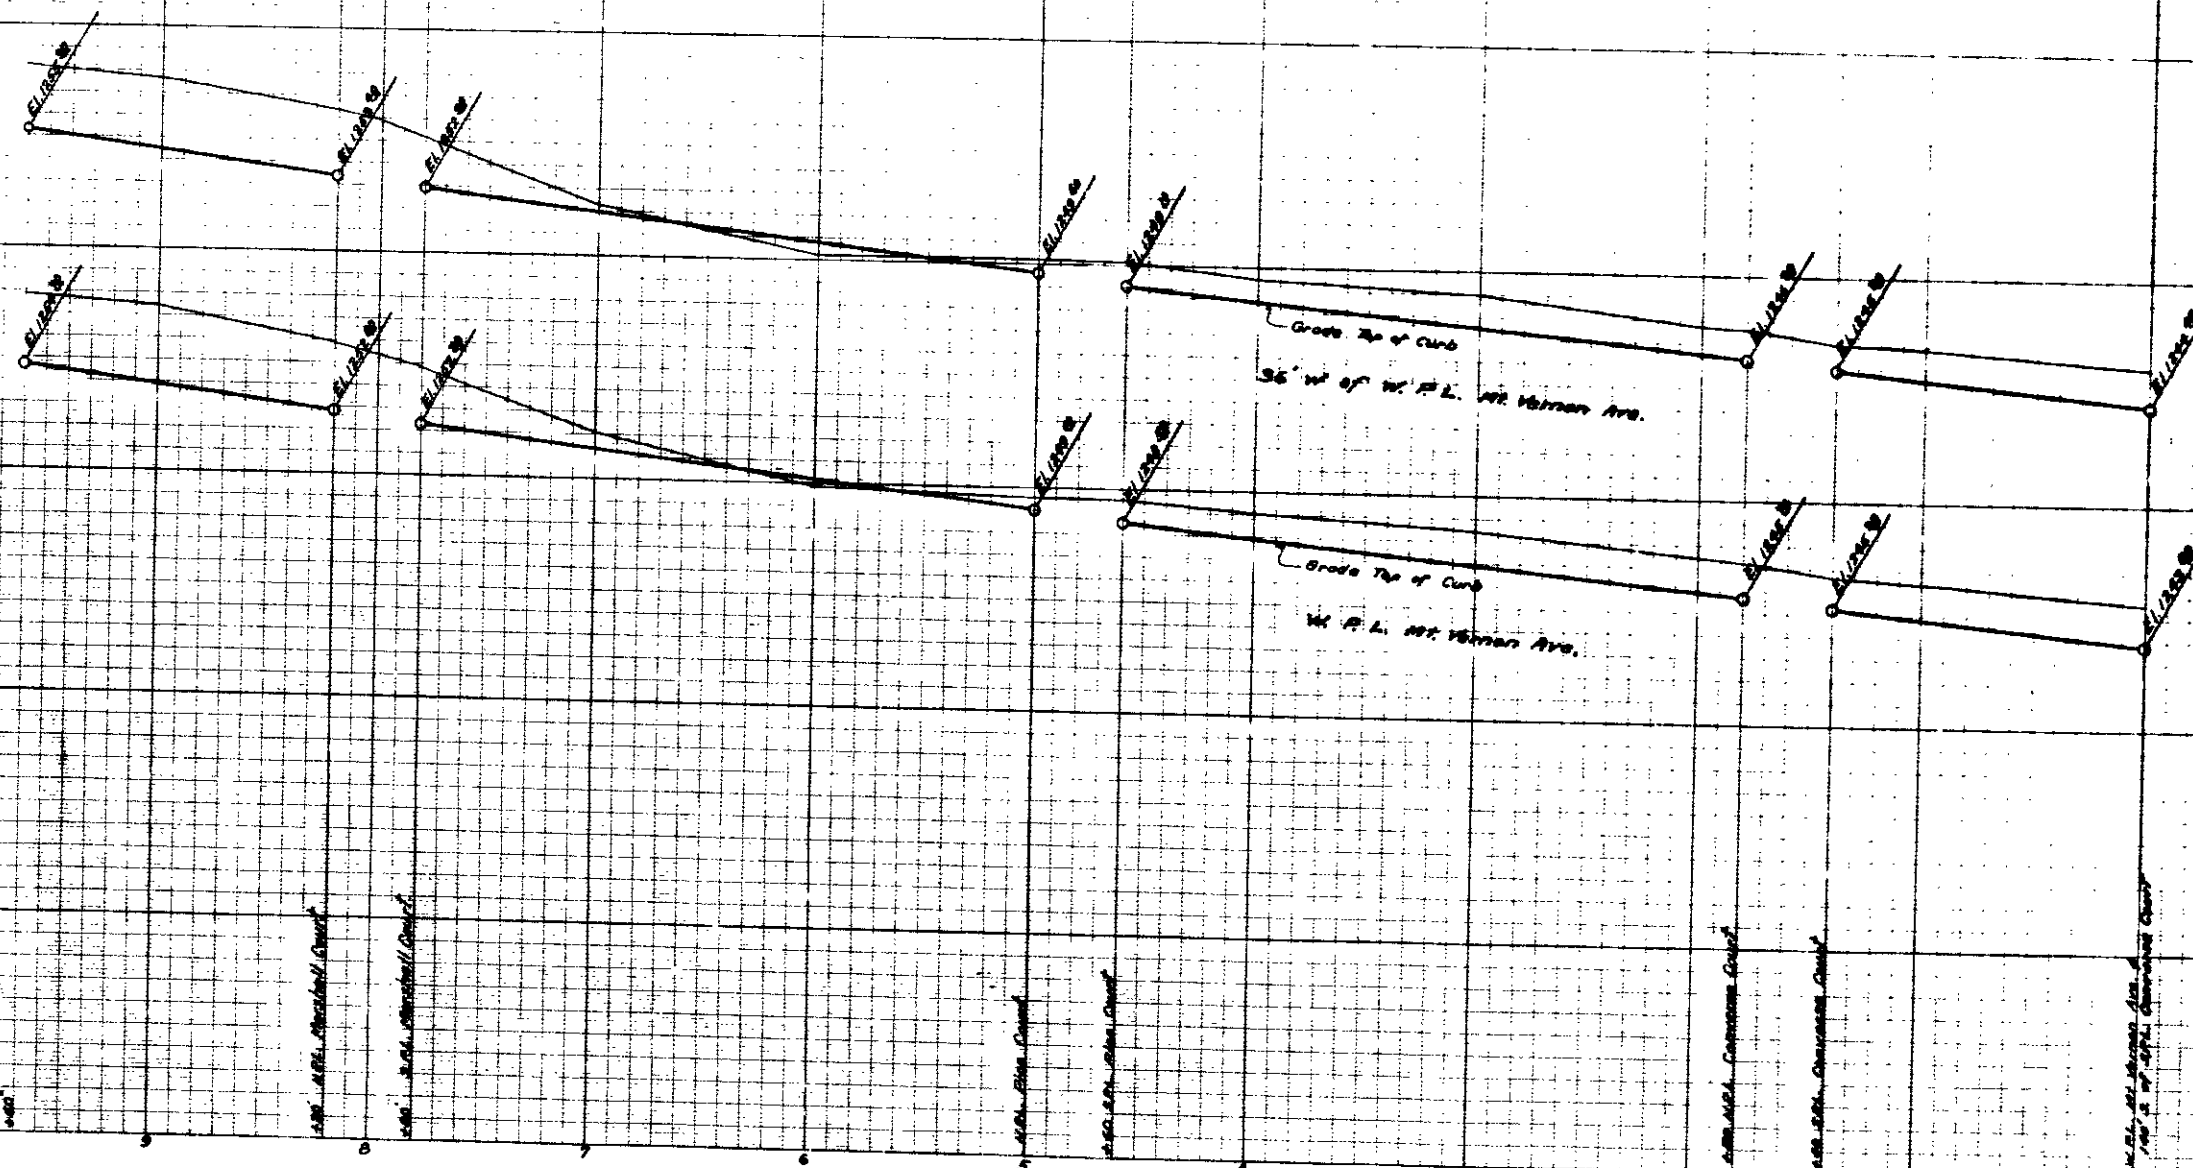

# PROFILE OF W. SIDE MT. VERNON

Scale - Horiz. 1" = 40'  
Vert. 1" = 4'

# PROFILE OF PICO COURT

Scale - Horiz. 1" = 40'  
Vert. 1" = 4'