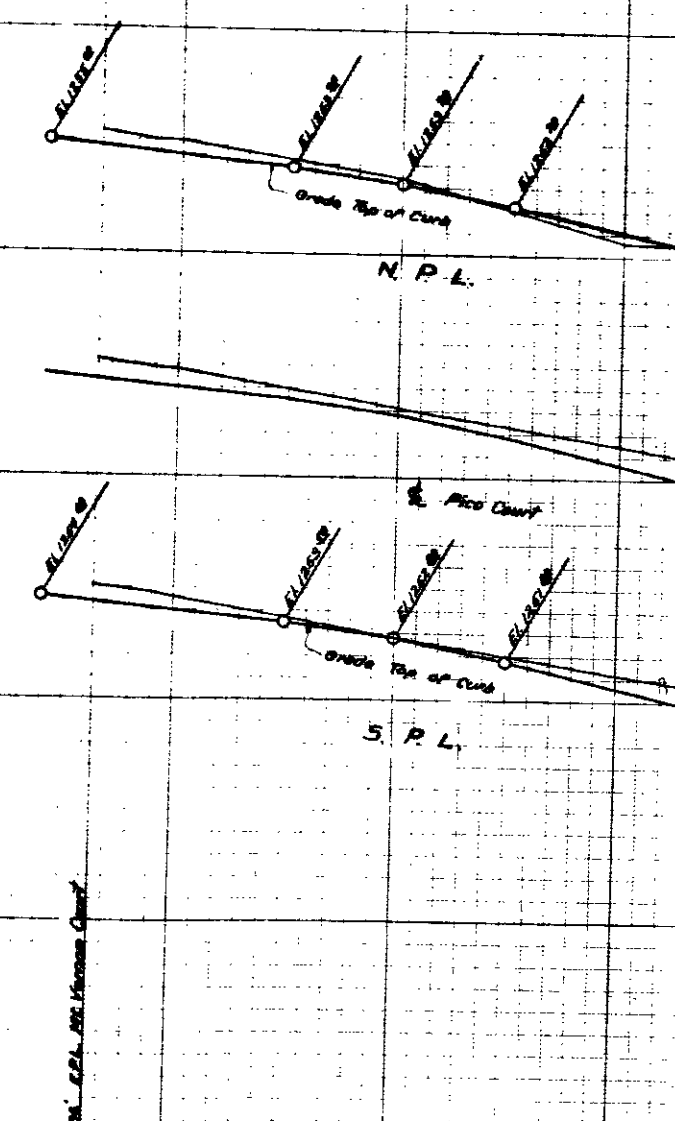

# PROFILE OF W. SIDE MT. VERNON

Scale - Horiz. 1" = 40'  
Vert. 1" = 4'

# PROFILE OF PICO COURT

Scale - Horiz. 1" = 40'  
Vert. 1" = 4'